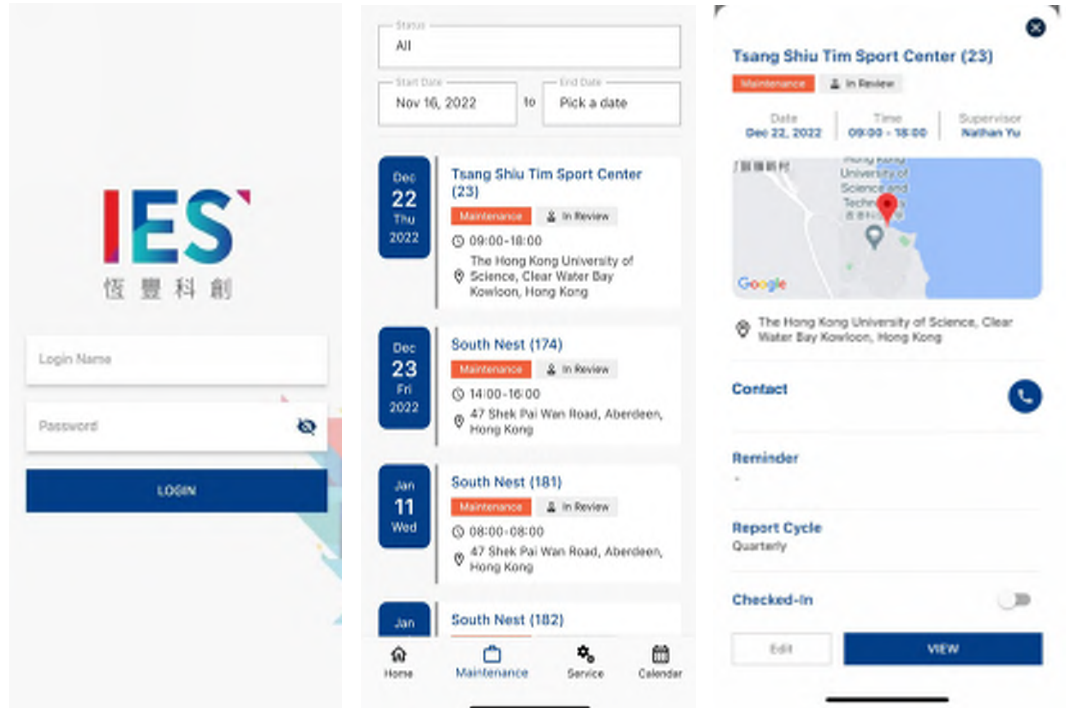

INTEGRATED ENGINEERING SOLUTION

LEAN Operation

Digitizing labour and resource intensive maintenance procedures so there is not need to shuffle between papers to get the information you need. Simply input data and comments into the IES Maintenance App during the maintenance work by the technician, eliminates the loss of information and users are able to retrieve real time data to make informed decisions.

What's Next

Pressure Swing Adsorption (PSA)